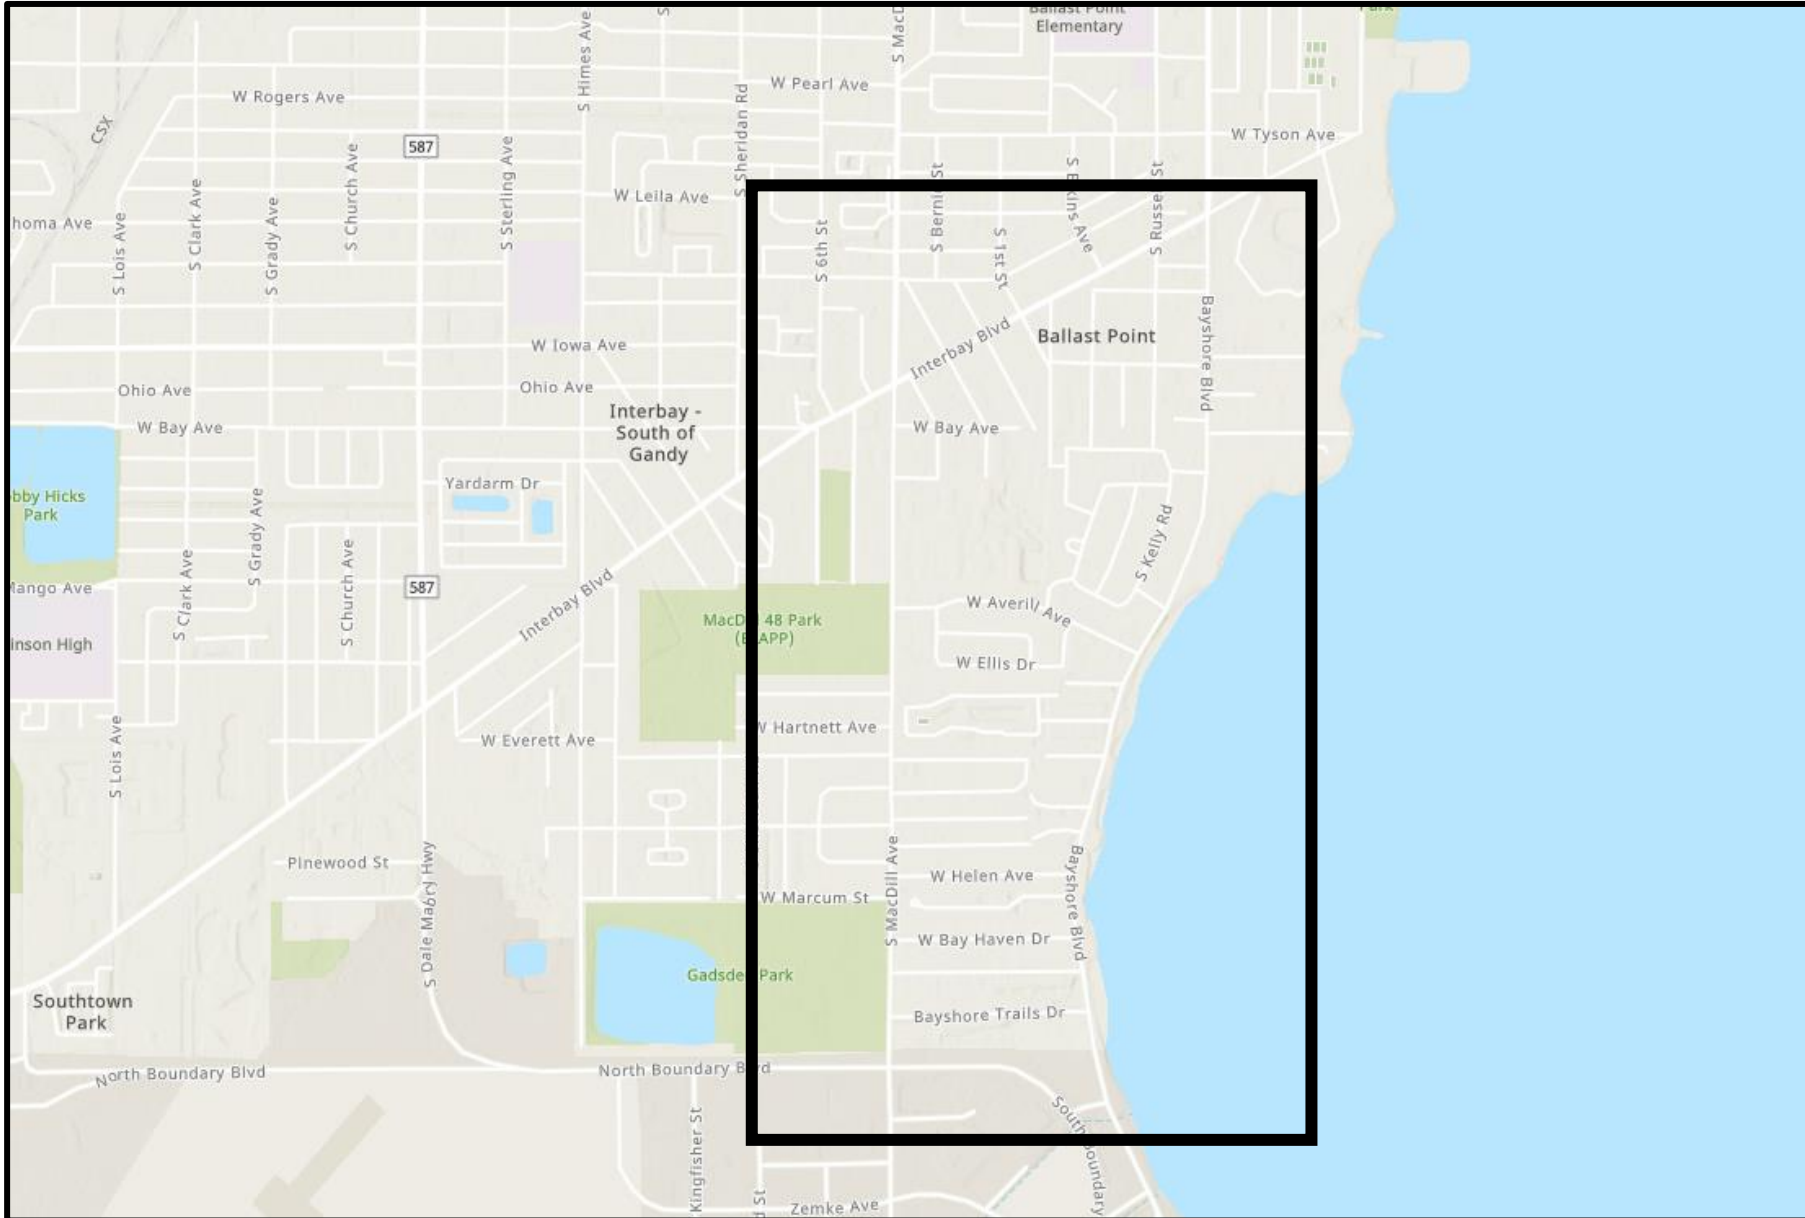

GAS MAIN INSTALLATION PROJECT MAP

PROJECT CONSTRUCTION 2025

**BAYSHORE BLVD
SOUTH TAMPA**