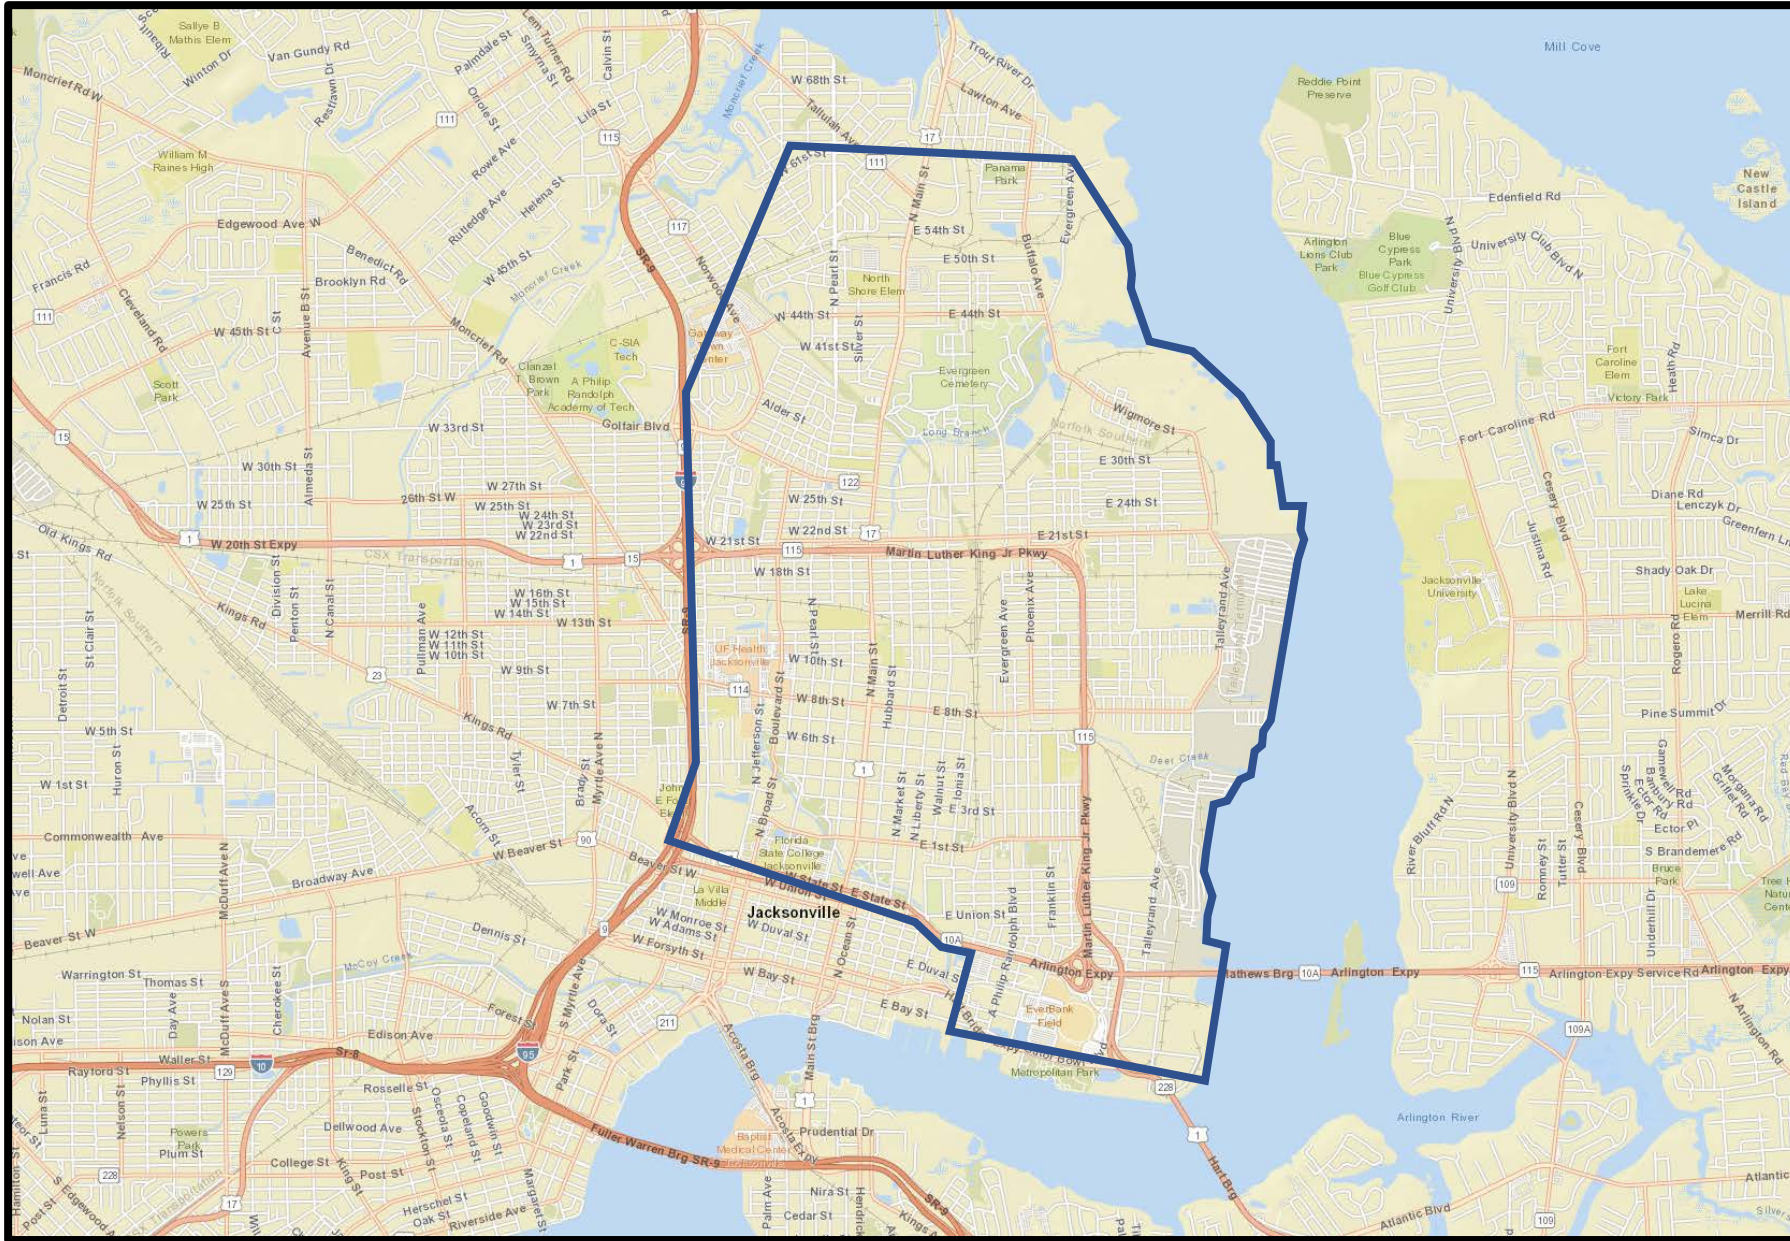

# LEGACY PIPE REPLACEMENT PROJECT MAP

**PROJECT CONSTRUCTION 2021-2022**

An inset map of Jacksonville provides a broader geographical context. The project area, outlined in blue on the main map, is highlighted in purple on this inset. Major roads like I-95, I-10, and I-17 are clearly visible, along with the city's location relative to the Atlantic Ocean and the Jacksonville River.